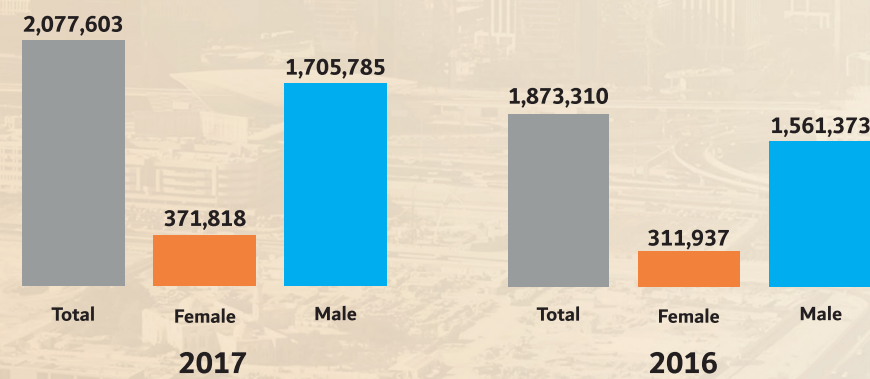

Employed Persons 18 Years And Above "Permanent Residents" by Type