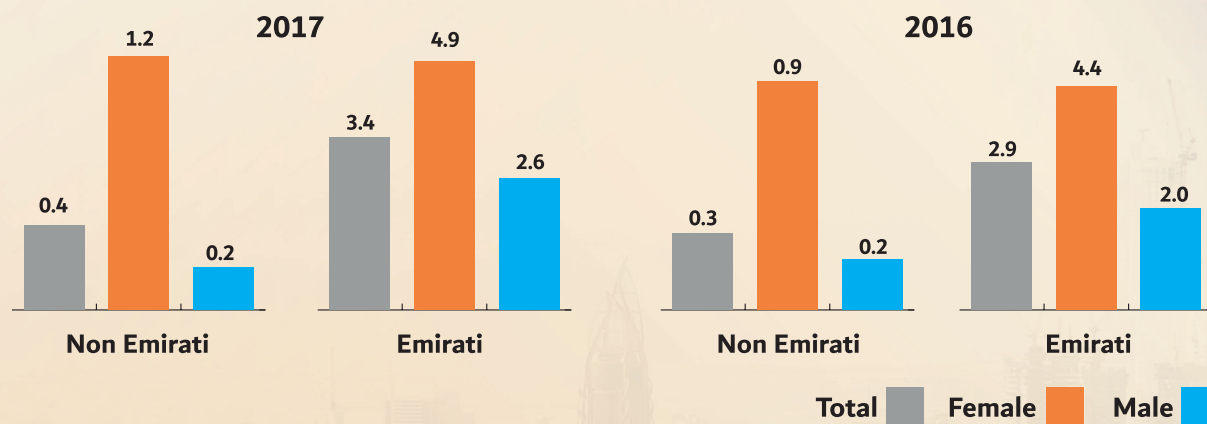

# Decrease in Dubai's Unemployment Rate according to global rates by 0.5%

Unemployment Rates of Economically Active 18 Year & Above "Permanent Residents" by Type & Nationality

Percentage Distribution of Employed Persons 18 Years & Above "Permanent Residents" by Educational Level 2017