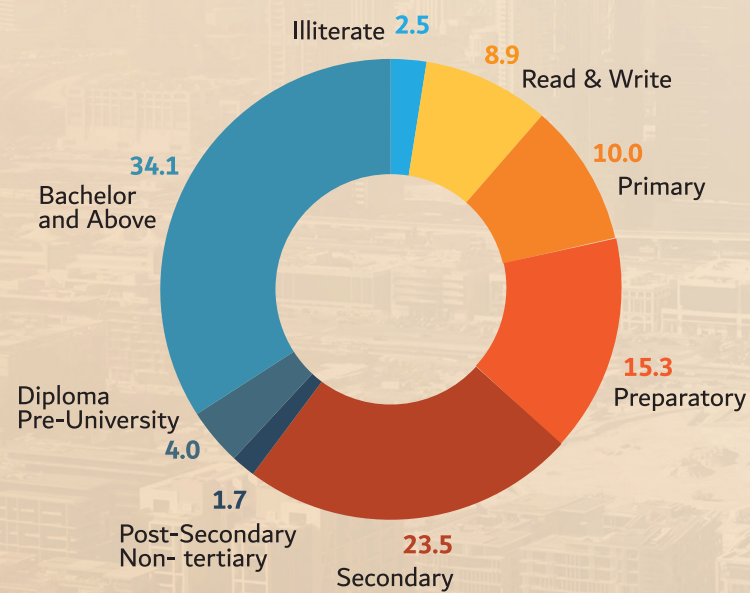

# Decrease in Dubai's Unemployment Rate according to global rates by 0.5%

Unemployment Rates of Economically Active 18 Year & Above "Permanent Residents" by Type & Nationality

Percentage Distribution of Employed Persons 18 Years & Above "Permanent Residents" by Educational Level 2017

Employed Persons 18 Years And Above "Permanent Residents" by Type

Percentage Distribution of Employed Persons 18 Years & Above "Permanent Residents" by Nationality & Occupation 2017

Creative Team & Population & Social Statistics Department