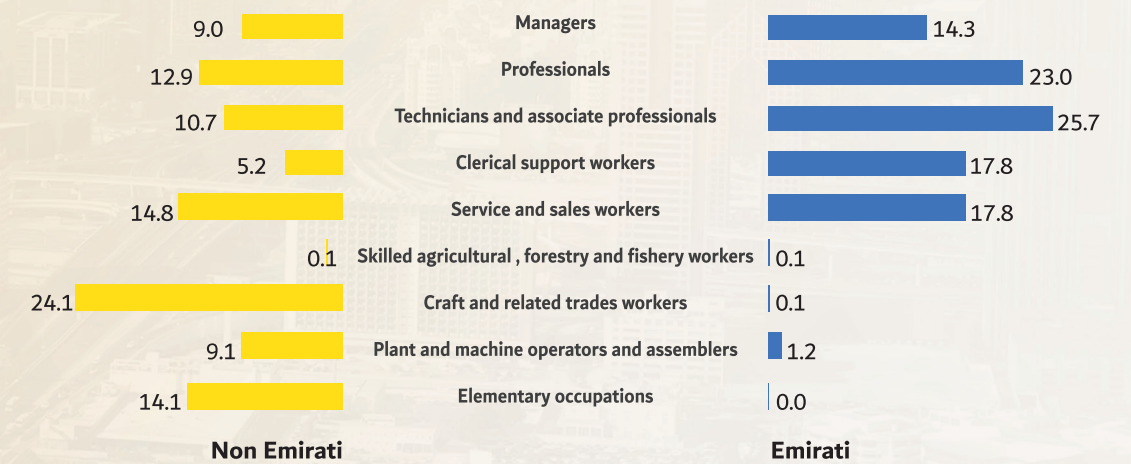

Percentage Distribution of Employed Persons 18 Years & Above "Permanent Residents" by Nationality & Occupation 2017

Creative Team & Population & Social Statistics Department