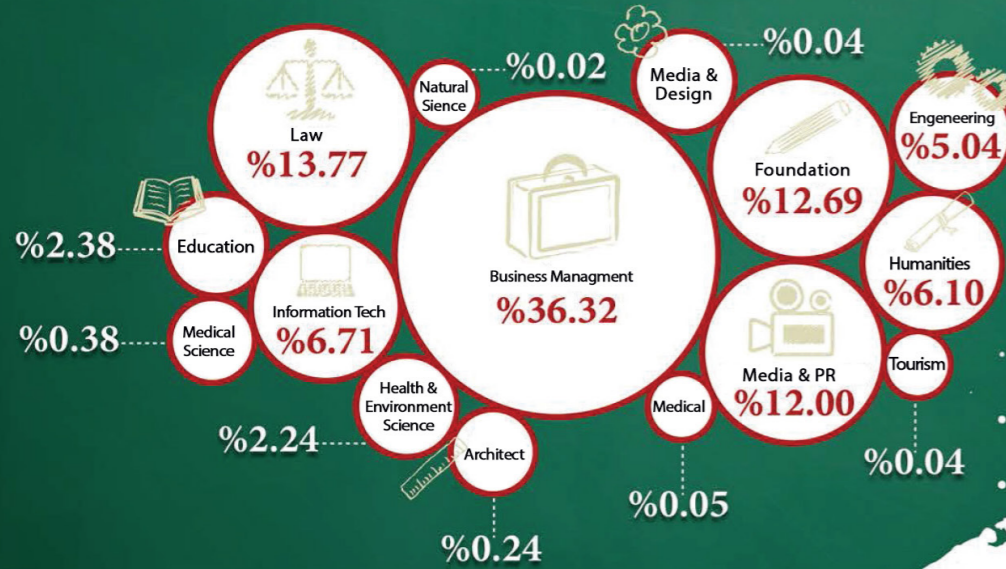

Dubai Statistics: 42% of higher education students in Dubai are Emirati.

%54.4

%45.6

Number of registered students by sex in universities for the year 2013/2014

Total 49,874

Number of registered students by gender in universities for the year 2013/2014

Total 49,879

27,125

28,823

22,754

21,056

Non-Emirati %57.8

Emirati %42.2

Emirati Students