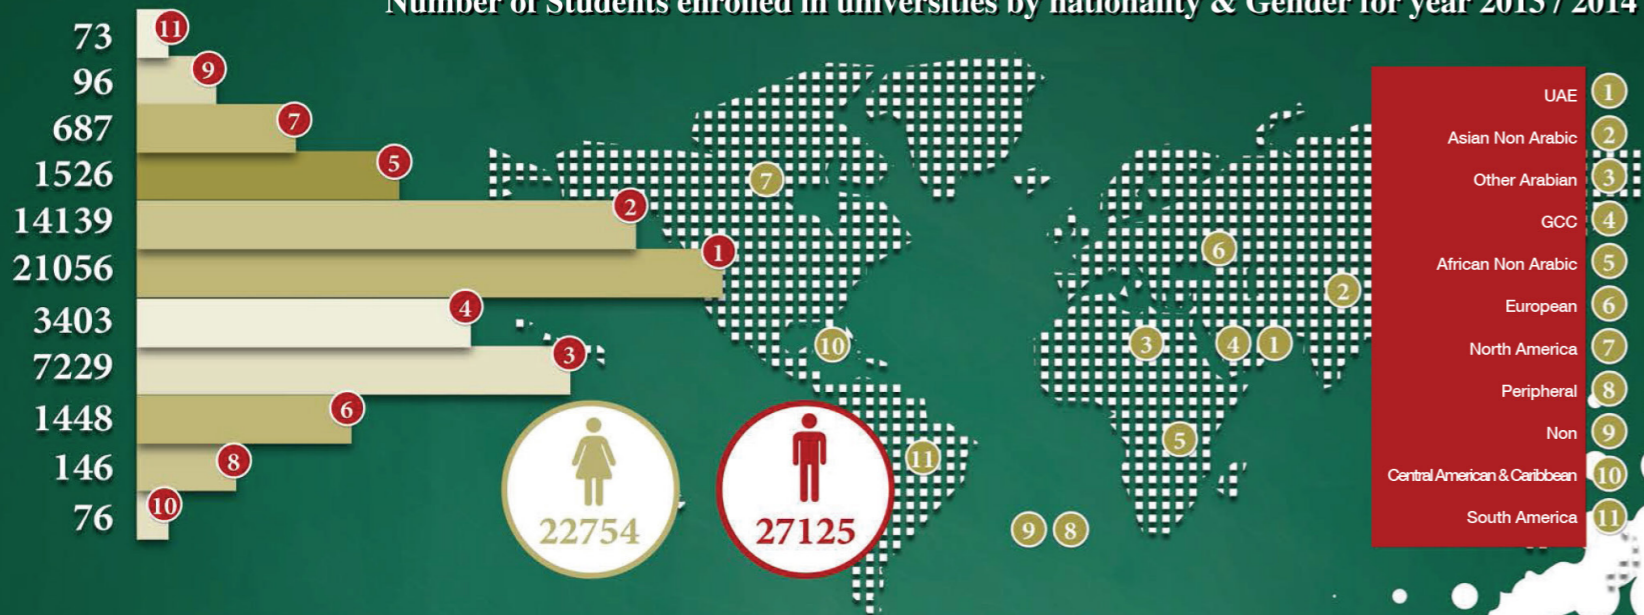

# Dubai Statistics: 42% of higher education students in Dubai are Emirati.

Number of Students enrolled in universities by nationality & Gender for year 2013 / 2014

%54.4

%45.6

Number of registered students by sex in universities for the year 2013/2014

Total 49,874

Number of registered students by gender in universities for the year 2013/2014

Total 49,879

27,125

28,823

22,754

21,056

Non-Emirati %57.8