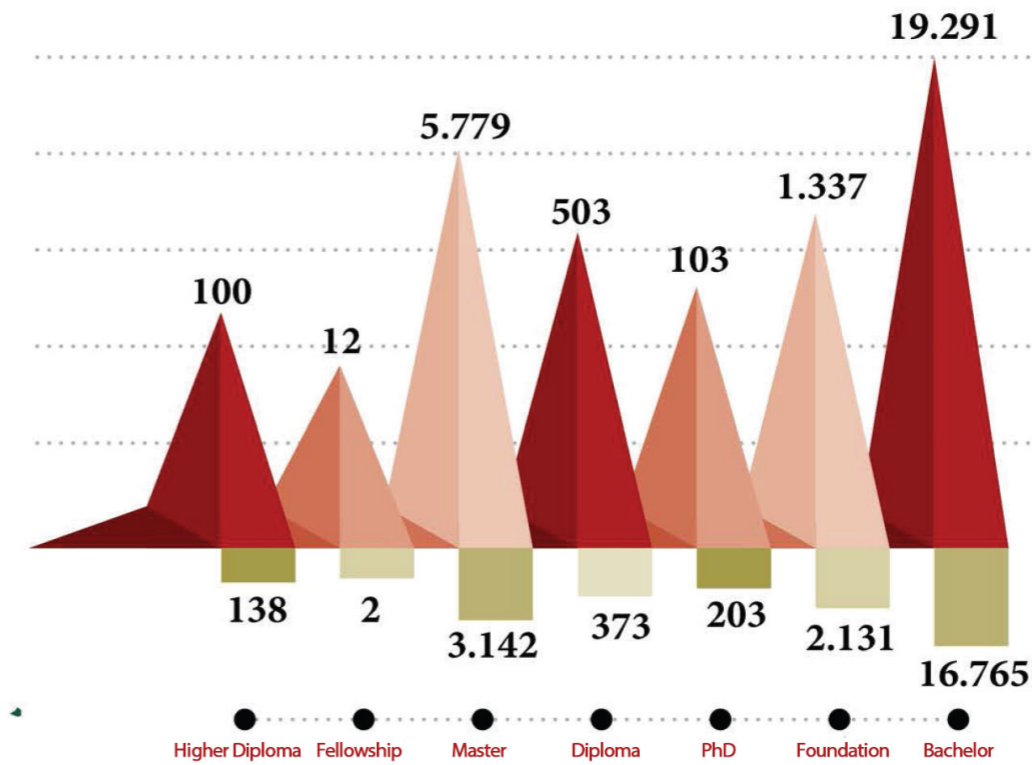

Number of students enrolled in universities by field of study 2013 / 2014

Emirati Students