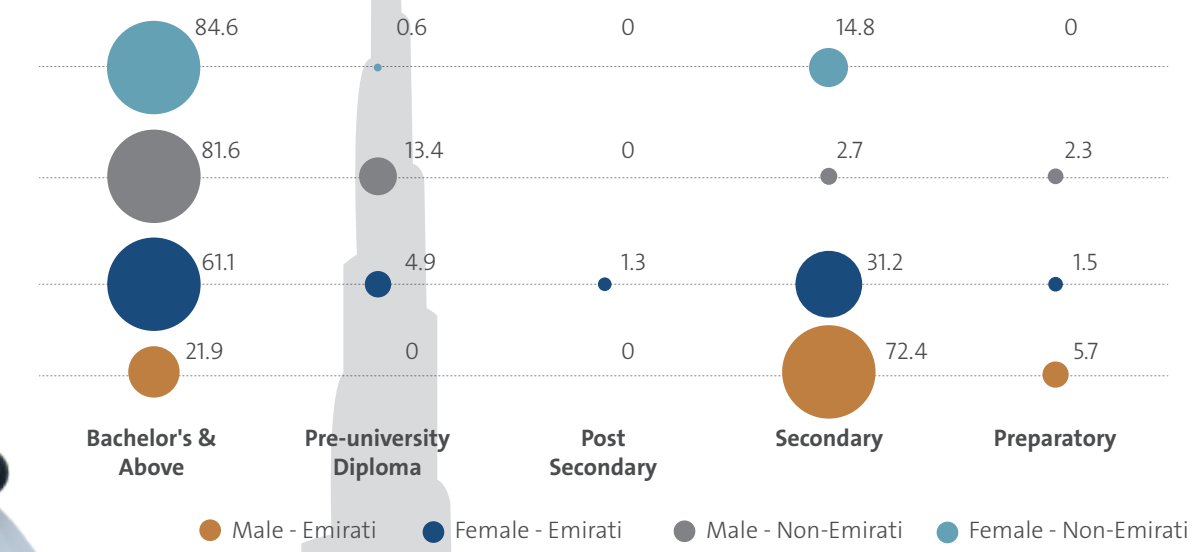

## Employed Persons by Nationality & Educational Level

## Employed Persons by Nationality

**Participation Rate 82.8%**

Emiratis 49.4%

Non-Emiratis 85.1%

## Unemployed Persons by Gender, Nationality & Education Level