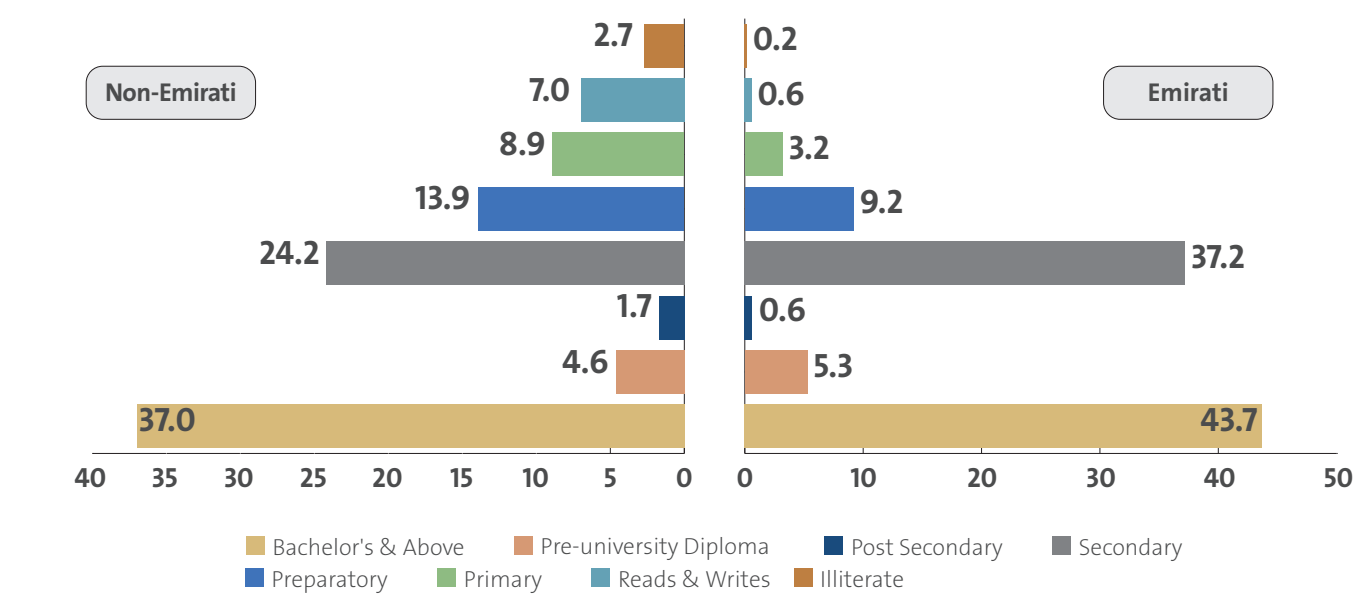

Employed Persons by Nationality & Educational Level