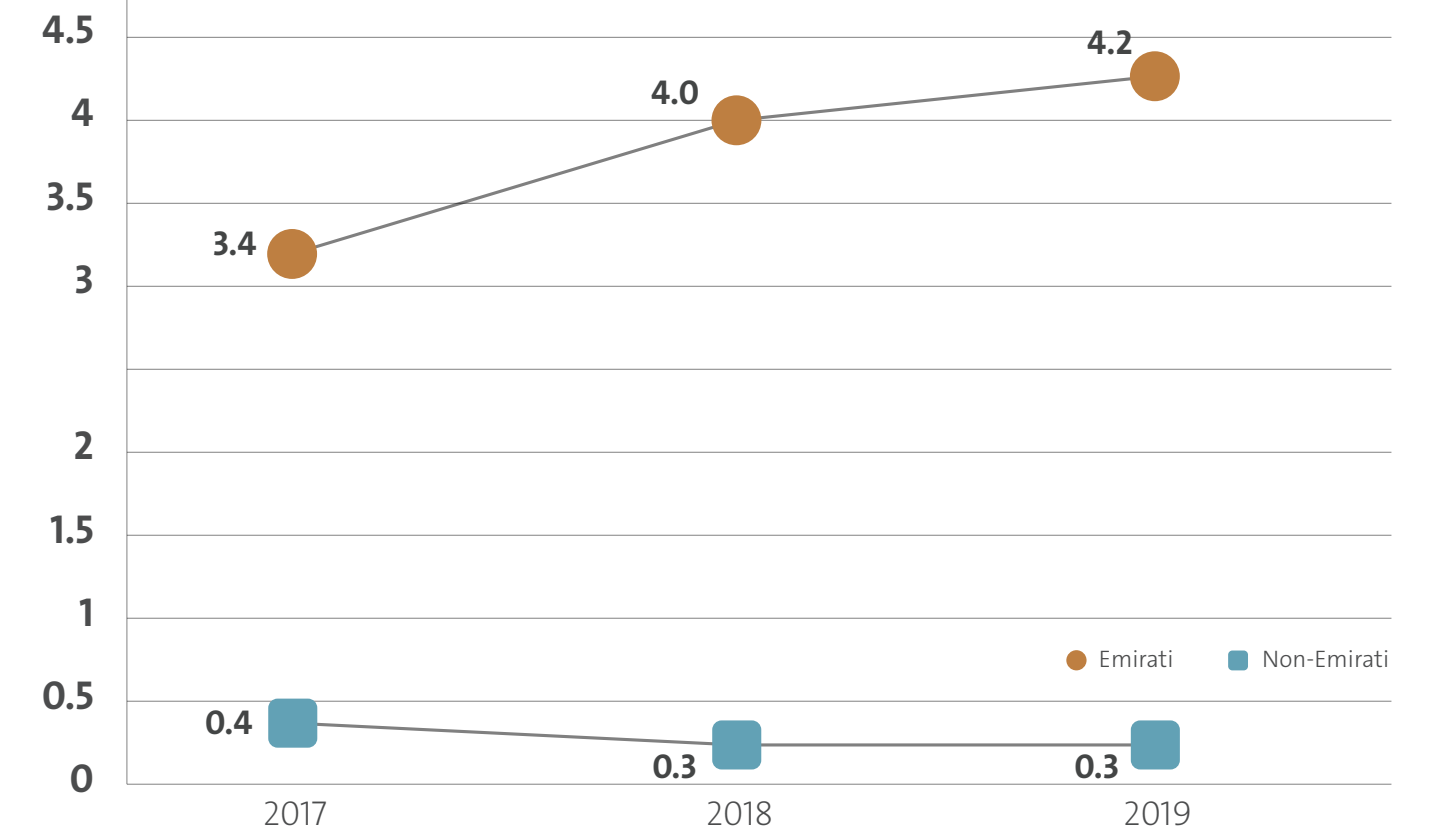

Unemployment Rates by Nationality