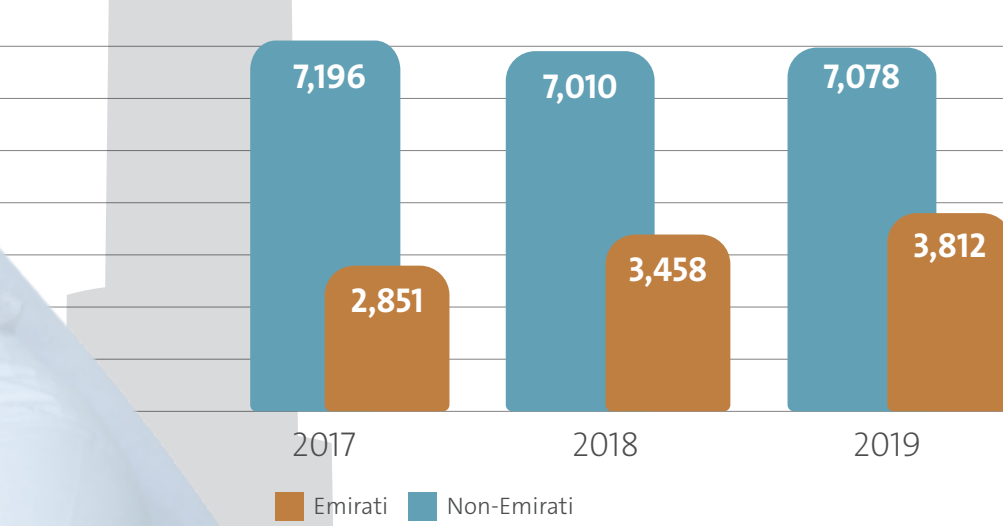

Unemployed Persons by Nationality